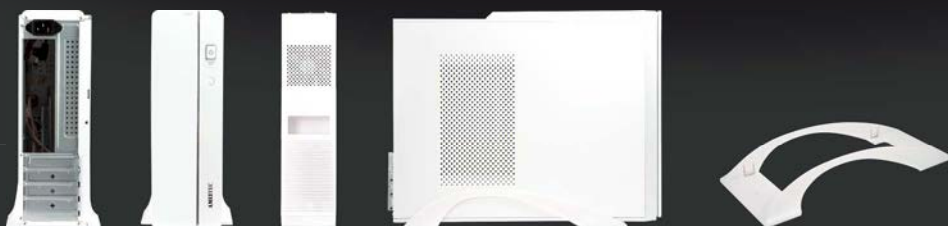

AMEITEC

power of elegance

AMEI Case AM-C2001

Inspired by nature beauty and colorfulness - choice of natural and abstract motives.

Premeditated by professionals, designers and engineers - ingenious inside structure with mesh side panel and fan space, space for add on cards and devices.

Designed with respect to function and contemporary needs - handle, stand frame, fan space, up-to-date connectors.

Chosen from the best materials and components - high quality steel, designed front panel is UV protected.

Assembled with precise manufacturing process

Enabling variability - case is available in many styles and colors and more coming. OEM design is welcome.

Dimension	100 × 306 × 400 mm
Dimension with stand	137 × 315 × 400 mm
Weight	2.3 kg
Space for fans	Top - 80 mm
External bays	1 × 5.25"
Internal bays	2 × 3.5"
Suitable for MB	Slim microATX or ITX
Suitable for PSU	microATX (125 × 63 × 101 mm, not included)
Front Ports	2 × USB 2.0, Audio AC97/HD
Slots	4 × PCI (low profile)
Color	black, white
Shipping dimension	155 × 360 × 442 mm
Shipping weight	3 kg
Shipping volume	0.0246636 m ³